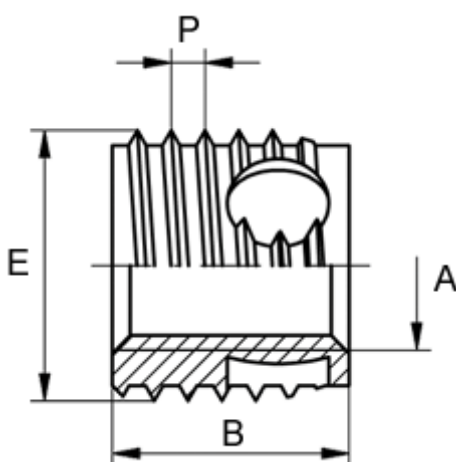

Article number: 12338000120800
Description: KLEE-coil 338 000 120.800
M12 Brass

Measures

Female thread A	= M12
Length B	= 22
Male thread E	= 16.0
Min hole depth blind hole	= 26
Thread pitch P	= 1.75
Type	= 338 000 120 ...